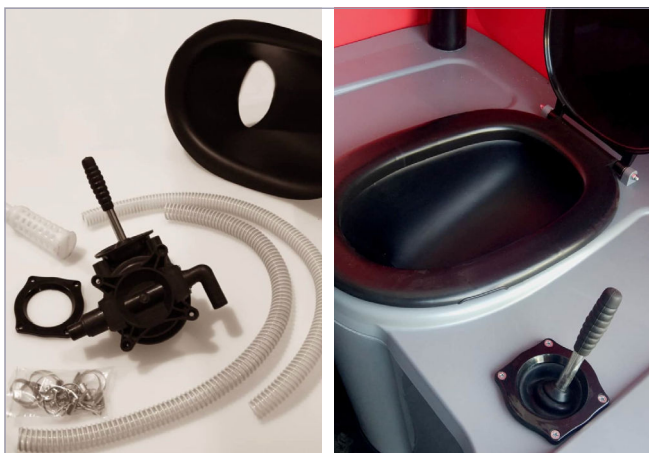

Flush system