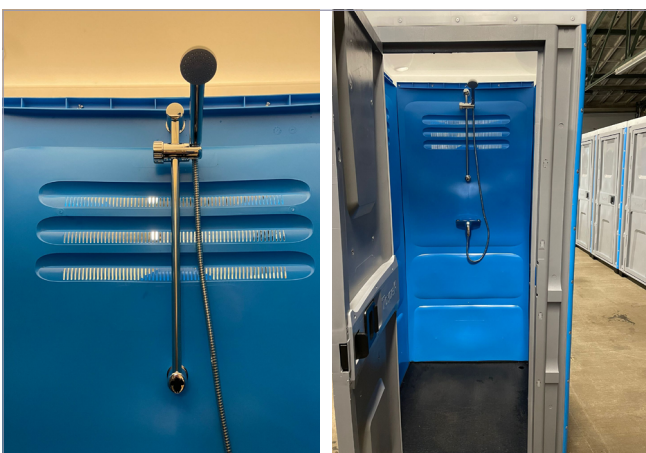

Toypek portable shower